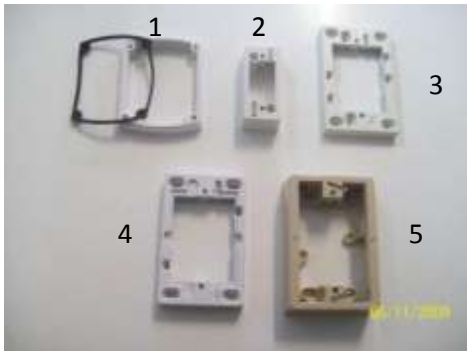

Power Points

1. 5217- Power point double HPM honey- \$85.00
2. CLI25DWE- 240V Double power D/P- \$48.75
3. 5210- 240V Double power DP fawn- \$56.10
4. CLI205DWE- Single power 240V D/P- \$33.15

1. CLI2015D- Socket 10A 240V- \$33.15
2. 50003610- CMS Double power point D/P- \$29.70
3. 5233- 240V Double pole switch- \$28.55
4. 30MD- Double pole switch mechanism- \$22.75

Inlets & Outlets

1. 5196- Power outlet 240V 10A white- \$65.00
2. 5197- Power outlet flap- \$9.95
3. 5187- Power inlet 15A white- \$36.20
4. 5188- Power inlet flap- \$10.50

1. 5198- Power Outlet new style- \$55.00
2. 50003032- Outlet flap to suit Clipsal new- \$8.50
3. 50003022- Inlet flap to suit Clipsal new- \$8.50
4. 5193- Power inlet new style- \$35.00
5. Back- Back cap 240V inlet 15A- \$3.50

Mounting blocks/ Spacer blocks

1. 5194- Spacer block- \$5.40
2. 7011- Architrave mounting block- \$7.50
3. 449ASD- Mounting flange- \$9.50
4. 137WE- Mounting block 20mm- \$5.00
5. 5213- Mounting block fawn- \$5.50

1. CLI449AWE- Mounting block 35mm- \$6.50
2. 5190- Old style spacer block white- \$4.10
3. 50003050- Power inlet & outlet spacer block- \$3.50

Switch plate/ Grid

1. 31VX- Blank switch plate- \$8.50
2. 2031- Gang switch grid and surround- \$7.00
3. 32VH- Switch plate 2 gang- \$9.00
4. 33VH- Switch plate 3 gang- \$9.50